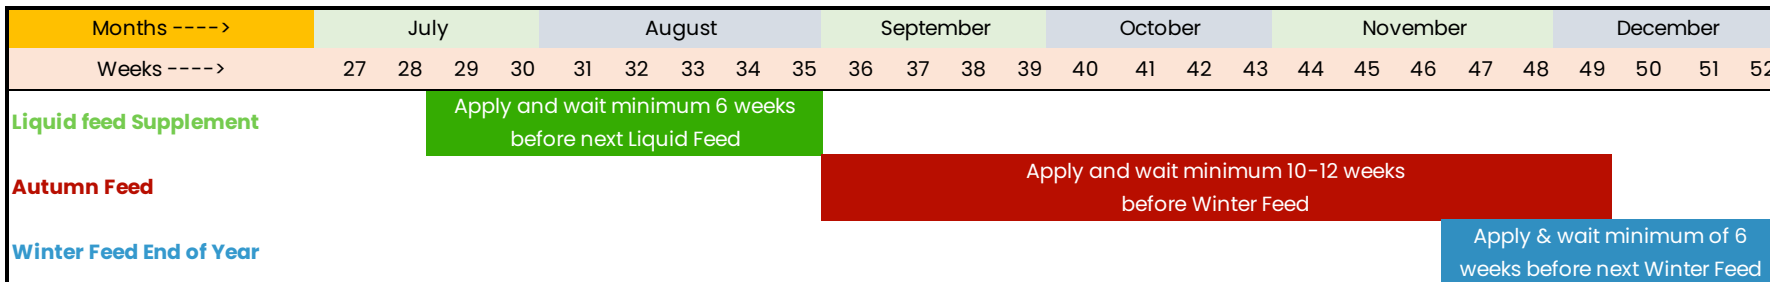

Avoid applying granular feed during extremely hot temperatures

Avoid applying granular feed during frosty conditions

When I applied

Enter the date that you apply each feed

Winter Feed Start of Season	Fast Acting Spring & Summer	Lasting Spring & Summer	Liquid Feed Supplement

Liquid feed supplement	Autumn Feed	Winter Feed End of Year