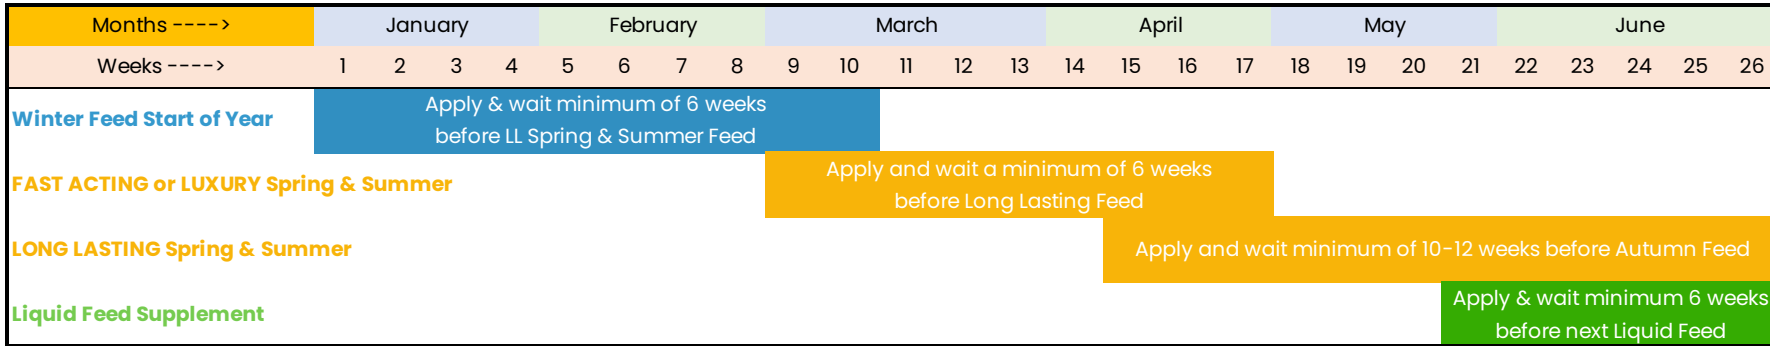

Your lawn care calendar

Full year's lawn feed & fertiliser kit

Additional Notes

Store all products in a dry place out of reach of pets and children

See the back of each pack for instructions about how to apply each feed

Avoid applying granular feed during extremely hot temperatures

Avoid applying granular feed during frosty conditions

When I applied

Enter the date that you apply each feed

Winter Feed Start of Season	Fast Acting Spring & Summer	Lasting Spring & Summer	Liquid Feed Supplement

Liquid feed supplement	Autumn Feed	Winter Feed End of Year